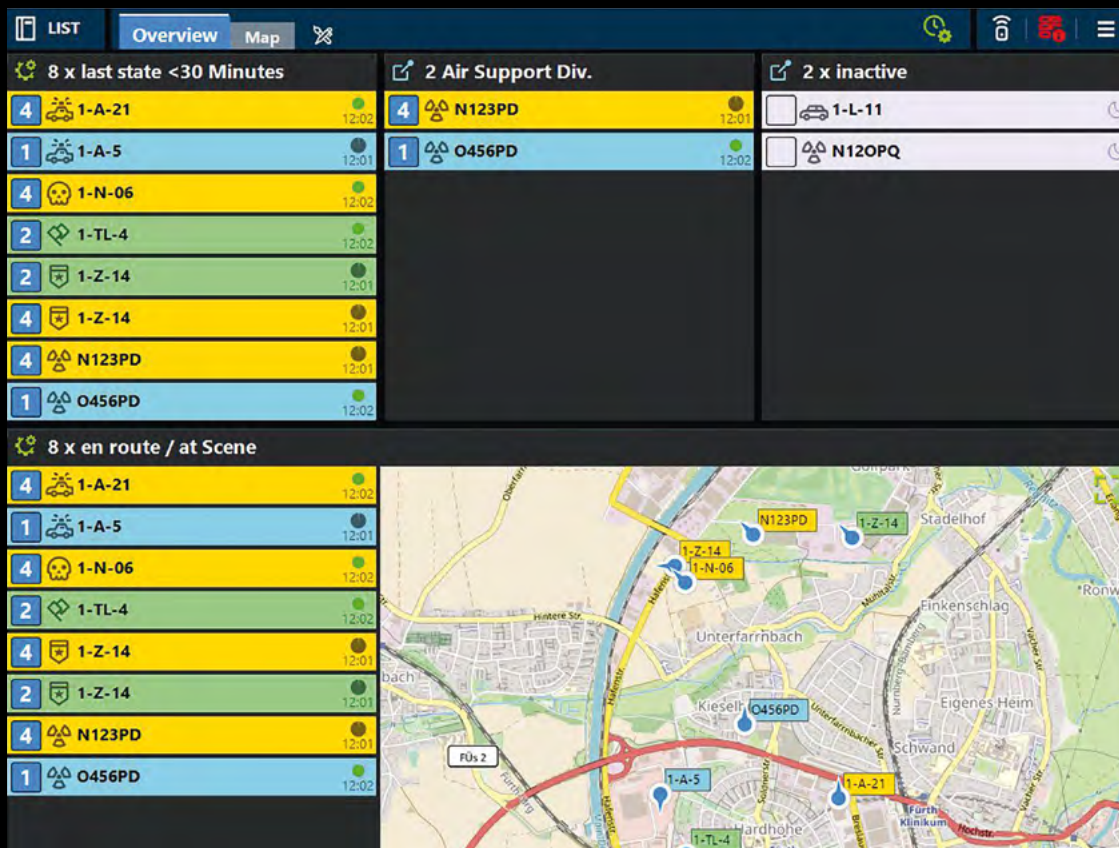

LARDIS-LIVE

Operations monitoring with **LARDIS** – in real-time!

- Shows the positions of all vehicles
- Fully customizable status display

LARDIS

ADDITIONAL FEATURES:

- Send TETRA callout messages and display responses
- Who's speaking? - Visualization of radio communication
- Individual operation profile creation made easy
- Track and analyze past operations at any time – with LARDIS-LOG
- Use as an overview monitor for guards and operations centers
- Display of deployment coordinates on off- and online maps
- Visualization of stationary units
- Integration of event plans to support festivals and events
- No Internet connection required