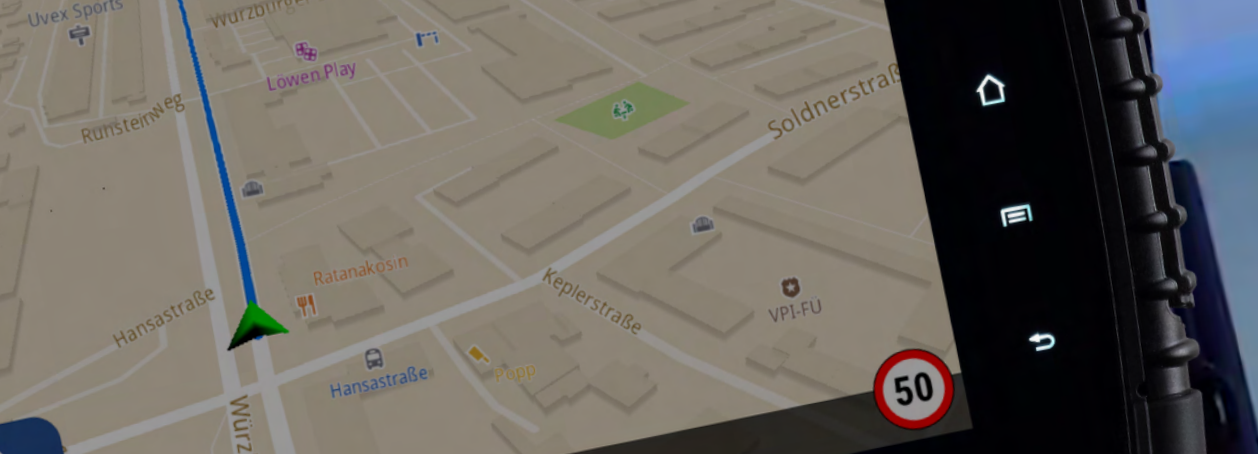

LARDIS:ONE

One system –
many **PLATFORMS**

LARDIS

LARDIS:ONE

LARDIS:ONE

- reliable user interface and display size for optimal control of the LARDIS:ONE software
- including LARDIS-NAVIGATION: new map view and route guidance integrated in the LARDIS:ONE user interface, with optionally combined radio control and route guidance view in one screen

LARDIS:ONE

Mangora® X-7

LARDIS:ONE Mangora® X-7

- LARDIS:ONE radio control on Inomatic Mangora® X-7
- blue light control, all relevant vehicle information, route guidance, and LARDIS:ONE software combined on one display

LARDIS:ONE mini

LARDIS:ONE mini

- LARDIS:ONE on a 5.7" touch display in cell phone format
- waterproof display and connection cable
- ideal for vehicles with limited space or open driver seats (e.g. motorcycle, quad)
- including LARDIS-NAVIGATION

LARDIS:ONE DS

LARDIS:ONE Display Switch

- familiar LARDIS:ONE user interface and operation directly integrated in the original vehicle display
- customized for more than 15 different infotainment systems
- switching between LARDIS:ONE and infotainment possible at any time
- including LARDIS-NAVIGATION