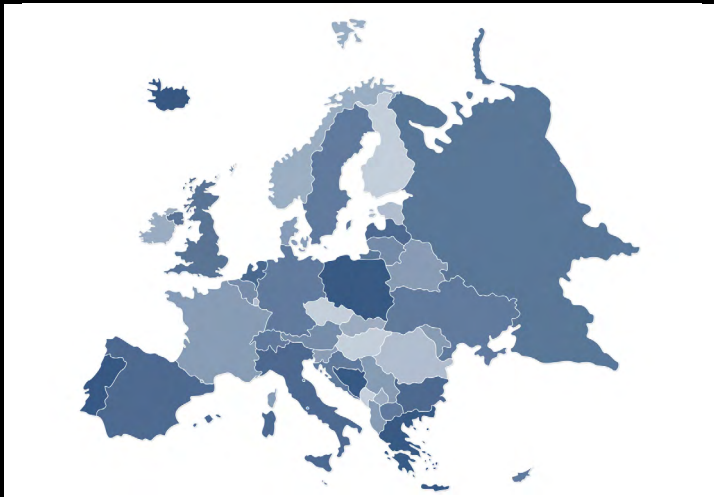

LARDIS

What are you waiting for?

Please consult our LARDIS distribution partners for more information.

<https://lardis-one.de/en/vertriebspartner/>