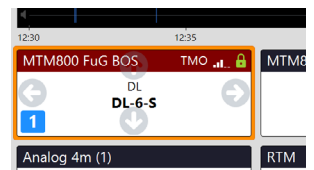

Touchdisplay
very intuitive, customizable
user interface

Status Handling
including acknowledgements and
always displaying the active status

Real Names
real name display of active radio users,
e.g. as "Steve"

Radio Traffic Recorder
easily find and listen to missed
radio calls

Group Change
changing groups or channels
made easy through favorites

Customizable Display
freely position and label
all monitored radios