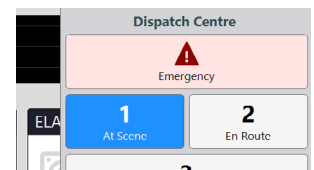

Status Handling
including acknowledgements and
always displaying the active status